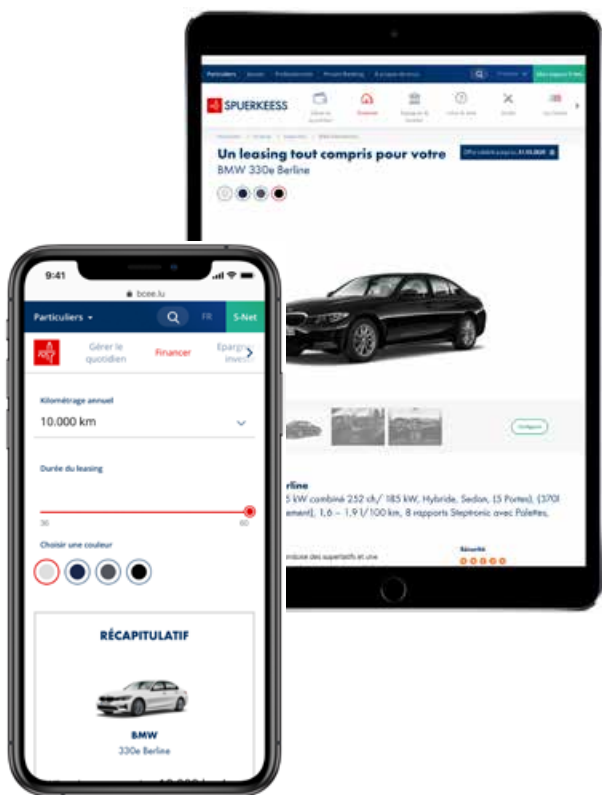

**All
inclusive**

A worry-free solution

All costs are covered by your monthly payment. You only pay for fuel!

Spuerkeess and its partner LeasePlan take care of delivery, insurance and vehicle maintenance.

**Simulez votre loyer Lease Plus sur
www.spuerkeess.lu/leaseplus**

**Simulieren Sie Ihre Lease Plus Leasingrate auf
www.spuerkeess.lu/de/leaseplus**

**Simulate your Lease Plus monthly payment at
www.spuerkeess.lu/en/leaseplus**